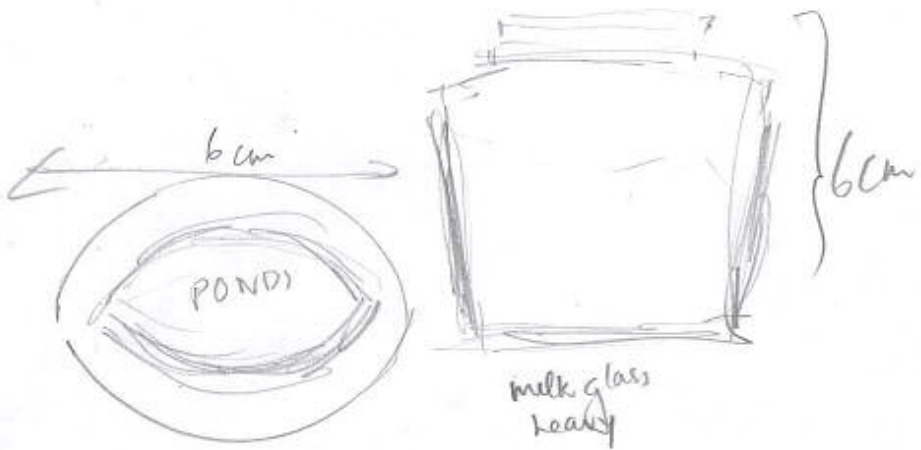

MILK GLASS STIRLING PARK

A number of small milk glass containers were found in the park. A number of them are Pond's Cream containers. Following are some examples of the jars found that include those that held products unknown to me. Not shown are milk glass vegemite jars.

screw top
lid -
metal

WELLCOME
CHEM WORKS
179