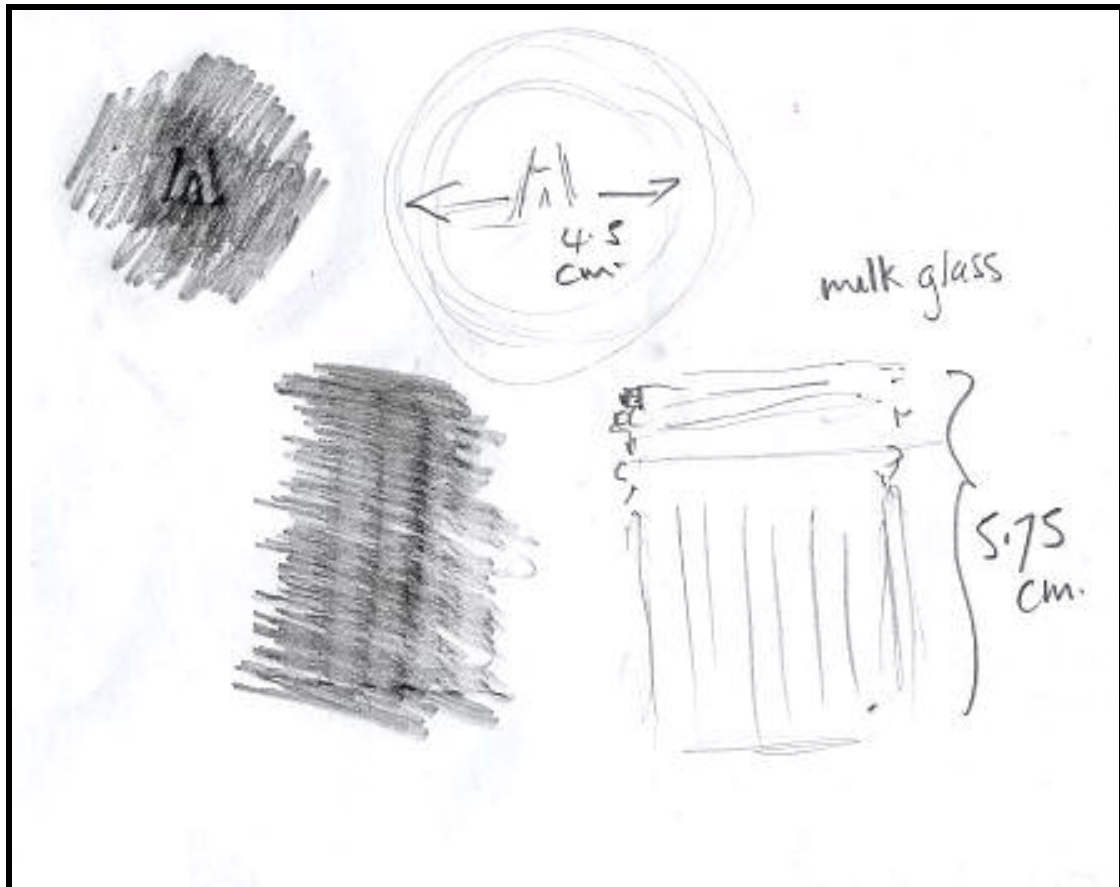

MILK GLASS STIRLING PARK

A number of small milk glass containers were found in the park. A number of them are Pond's Cream containers. Following are some examples of the jars found that include those that held products unknown to me. Not shown are milk glass vegemite jars.

screw top
lid -
metal

WELLCOME
CHEM WORKS
179