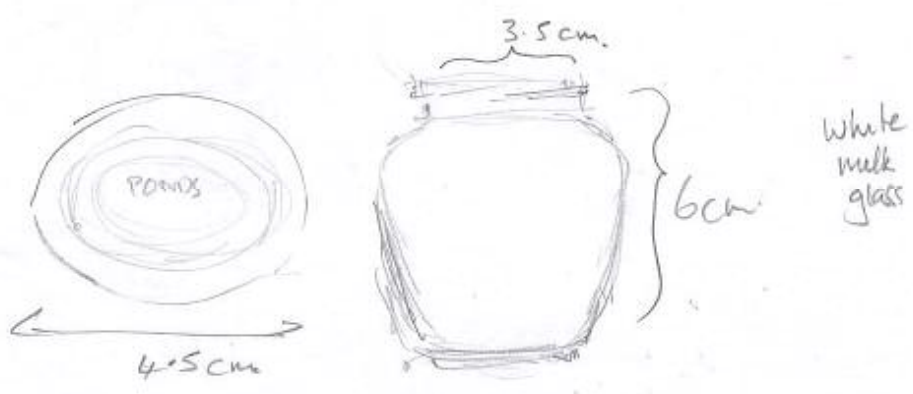

MILK GLASS STIRLING PARK

A number of small milk glass containers were found in the park. A number of them are Pond's Cream containers. Following are some examples of the jars found that include those that held products unknown to me. Not shown are milk glass vegemite jars.

screw top
lid -
metal

WELLCOME
CHEM WORKS
179