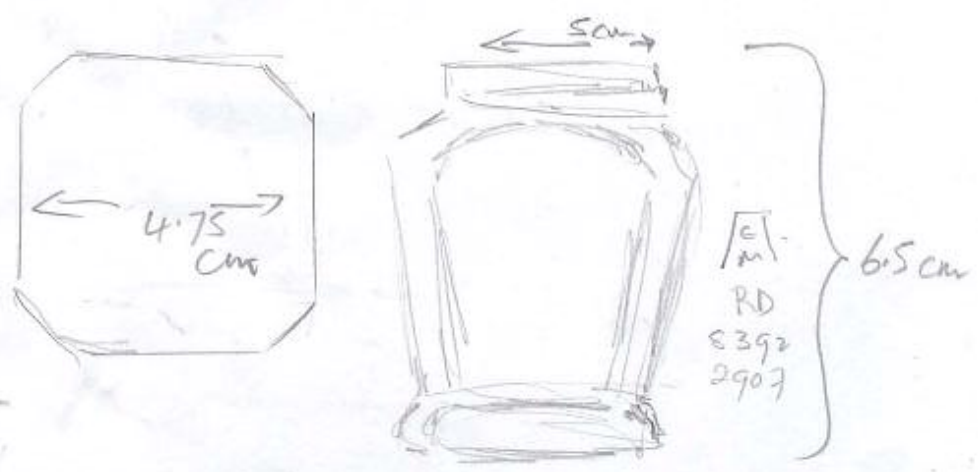

MILK GLASS STIRLING PARK

A number of small milk glass containers were found in the park. A number of them are Pond's Cream containers. Following are some examples of the jars found that include those that held products unknown to me. Not shown are milk glass vegemite jars.

screw top
lid -
metal

WELLCOME
CHEM WORKS
179