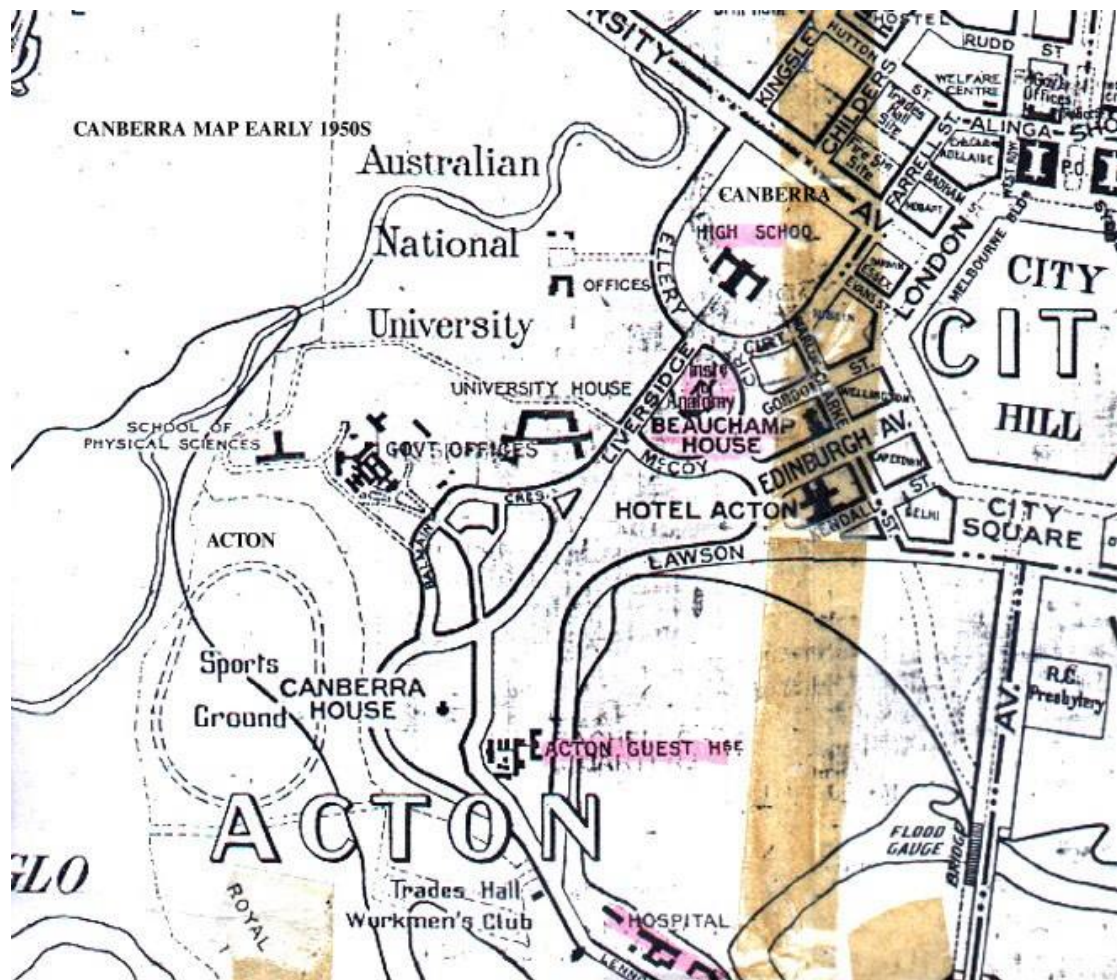

ACTON 1967

The above map is from the 1950s. Acton Guest House by 1967 was renamed Lennox House and used by the Australian National University for accommodation. The first section of this building was occupied in late 1912 and was known as *THE BACHELORS QUARTERS*. Canberra House was constructed in 1912 and was then known as *THE RESIDENCY*. The RC Presbytery noted on the right hand side on the north side of the river across the Commonwealth Bridge is the one referred to in the Religious section. Turner Hostel by 1967 was no longer being used as a Hostel. The ANU has reused the buildings that may soon be pulled down (2005). The following photograph shows one of the floods in the 1950s. The photograph was taken from the north side near City Hill (Mt Vernon) looking across to the Canberra Community Hospital – later known as the Royal Canberra Hospital.

ACTON 1967

Above is a photograph taken from the north side of the Molonglo River in flood. The hospital at Acton is shown in the mid distance. Below is a photograph of Lennox Crossing.

Not included in this section are the Hotels and Hostels. Prior to around 1963 the suburb of Acton was on the north and south side of the river and included the area of the Hotel Canberra, Albert Hall and Westlake. Today these areas are part of Yarralumla. The last Westlake house was removed in mid 1965.