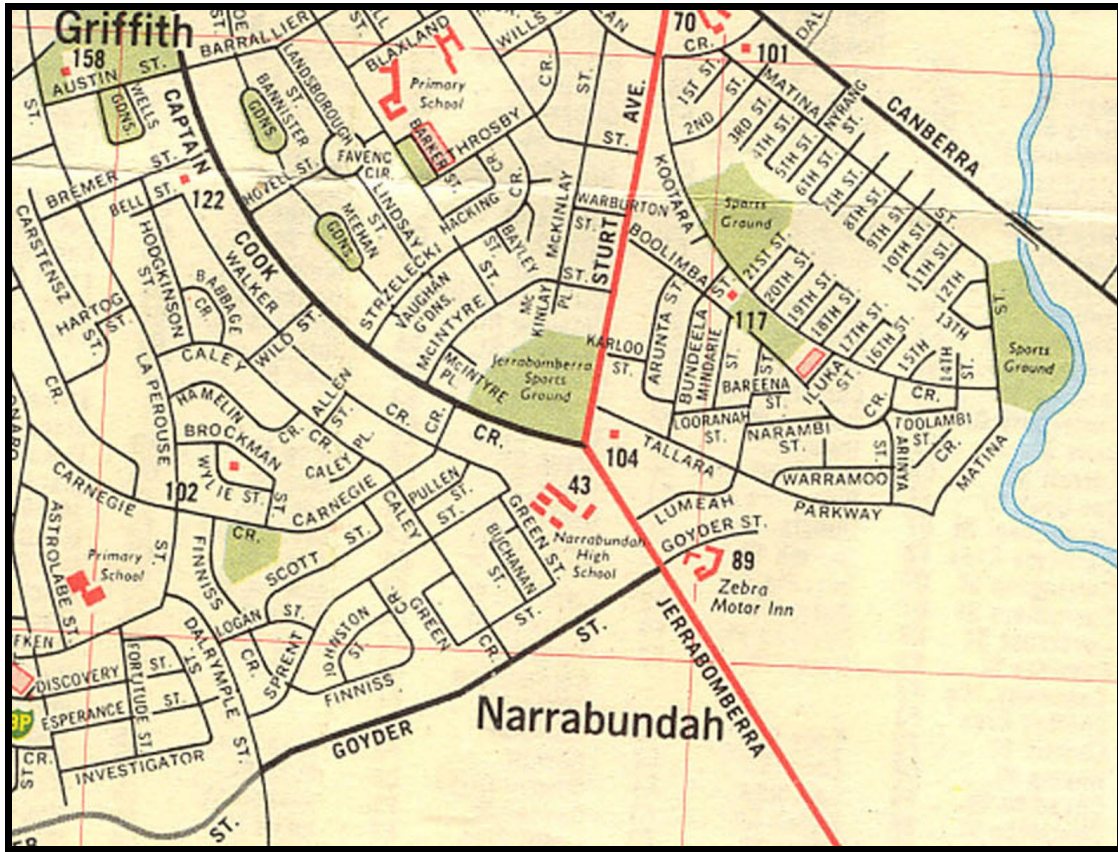

NARRABUNDAH 1967

Above 1965 map showing the area of Narrabundah. The streets in *Rainbow Valley* – First to Twentyfirst Streets have now been renamed.

FIRST STREET

- | | |
|----|---|
| 3 | ASPLAND, Catherine & Jack hd & plant operator |
| 9 | AZZOPARDI, Margaret & Ephrem hd & grocer |
| 11 | BARBARA, Rose & Raymond hd & plasterer |
| 8 | BLEWITT, Elsie hd |
| 5 | BUCKLEY, Stephen labourer |
| 8 | DE SMET, Barbara & Jules hd & bus driver |
| 11 | EDEN, Kathleen & George nurse & carpenter |
| 7 | GWASKOW, Jadwiga & Jakob hd & clerk |
| 1 | HASLEY, Norman plant operator |
| 4 | MAHER, Ellen & Harold hd & foreman |
| 10 | MICALLEF, Theresa & Joseph hd & carpenter |
| 13 | WHITE, Bessie & John hd & bus driver |